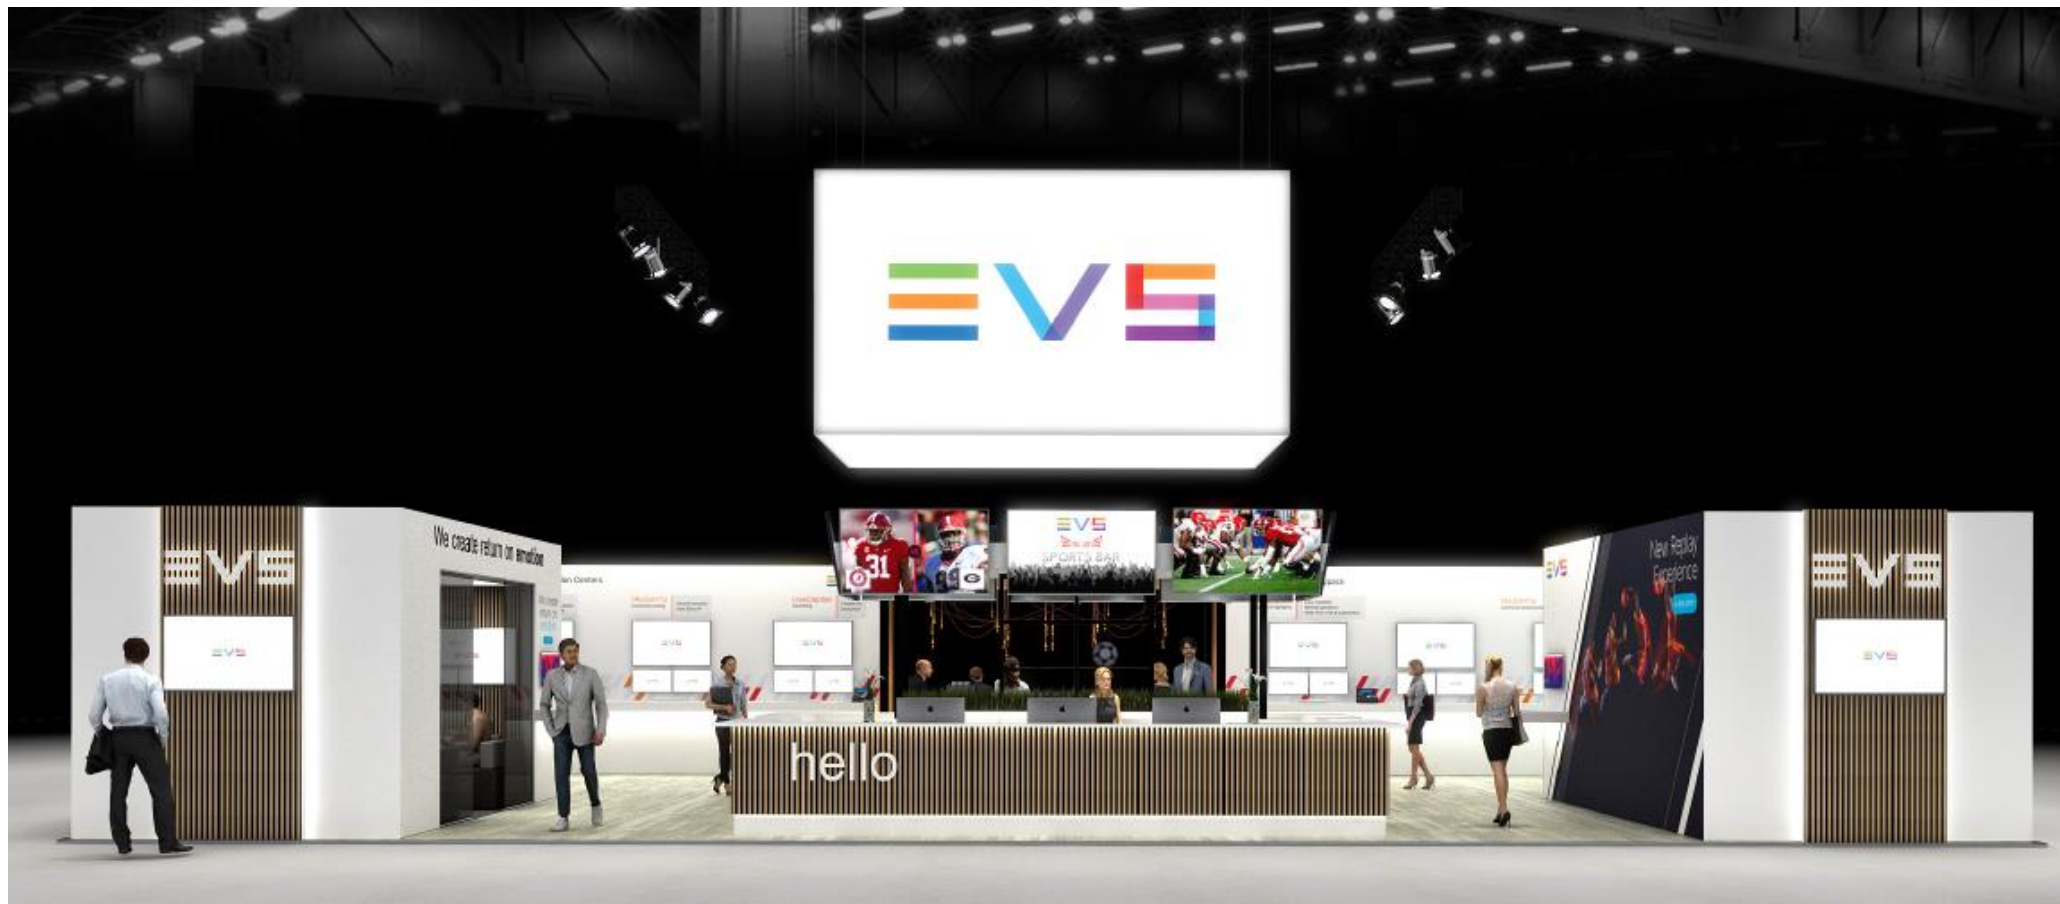

Дизайн стенда